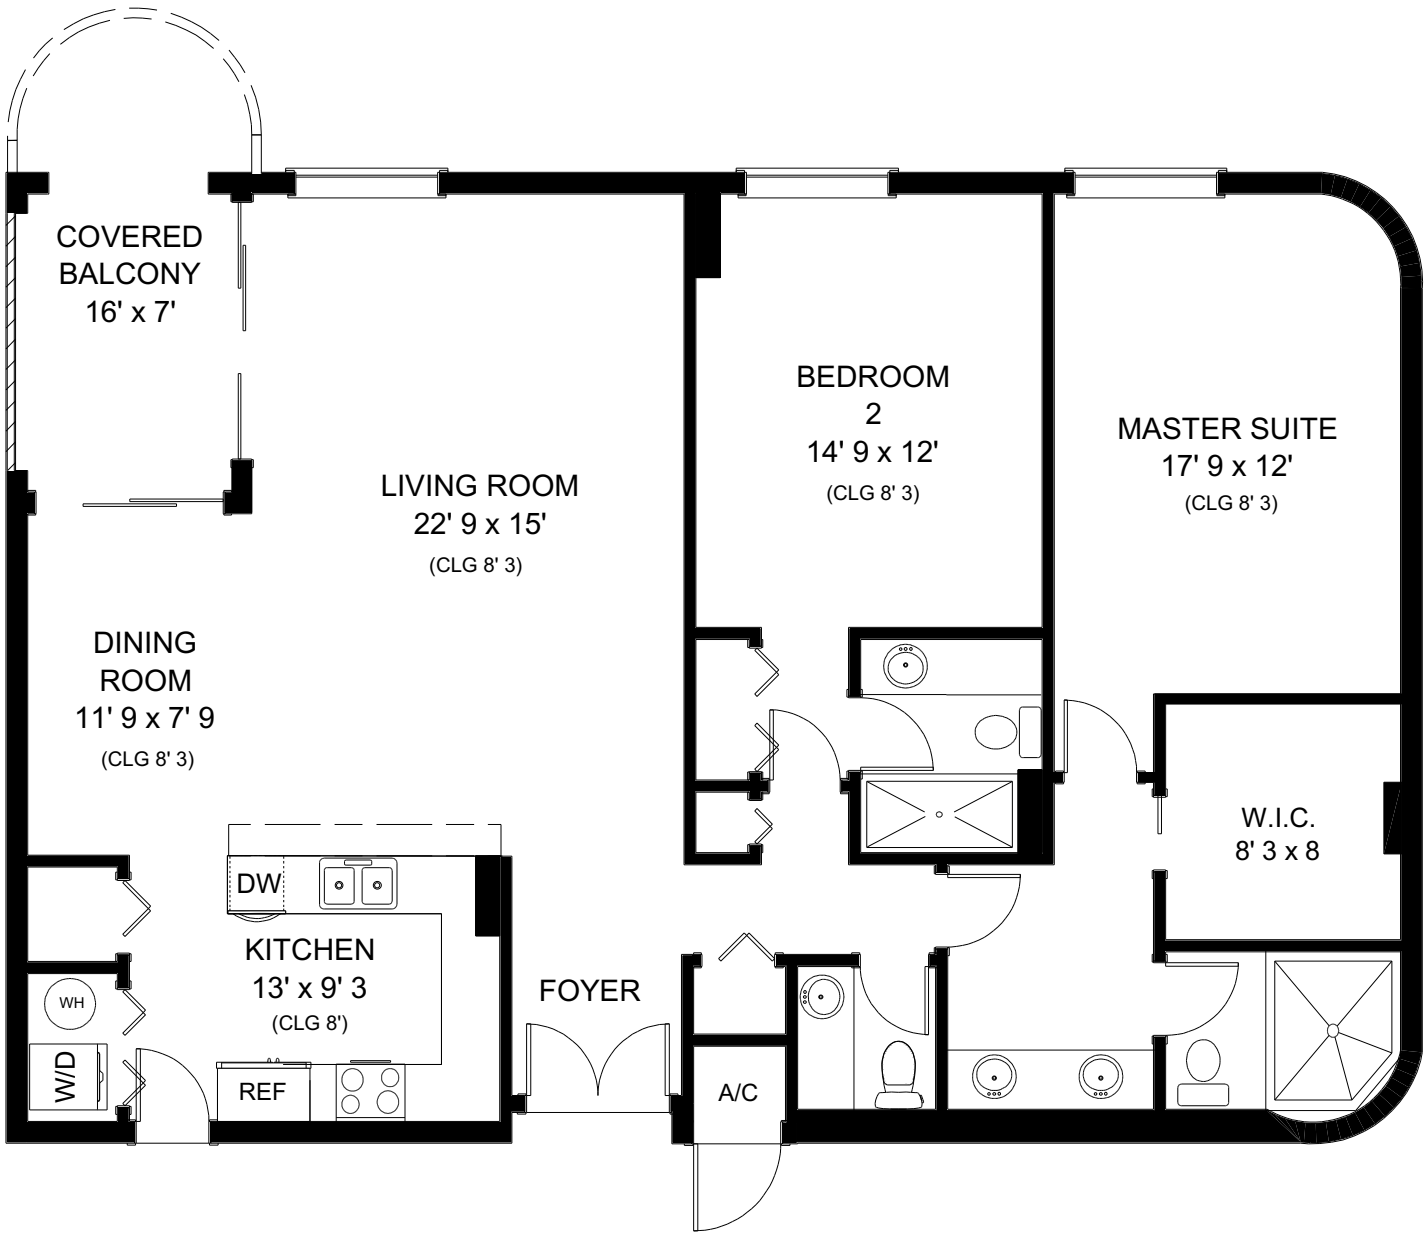

LAUSANNE
3215 GULF SHORE BOULEVARD NORTH
RESIDENCE 206
NAPLES, FL

TOTAL LIVING AREA	1505 sq. ft.
Covered Balcony	120 sq. ft.

TOTAL AREA	1625 sq. ft.
-------------------	---------------------