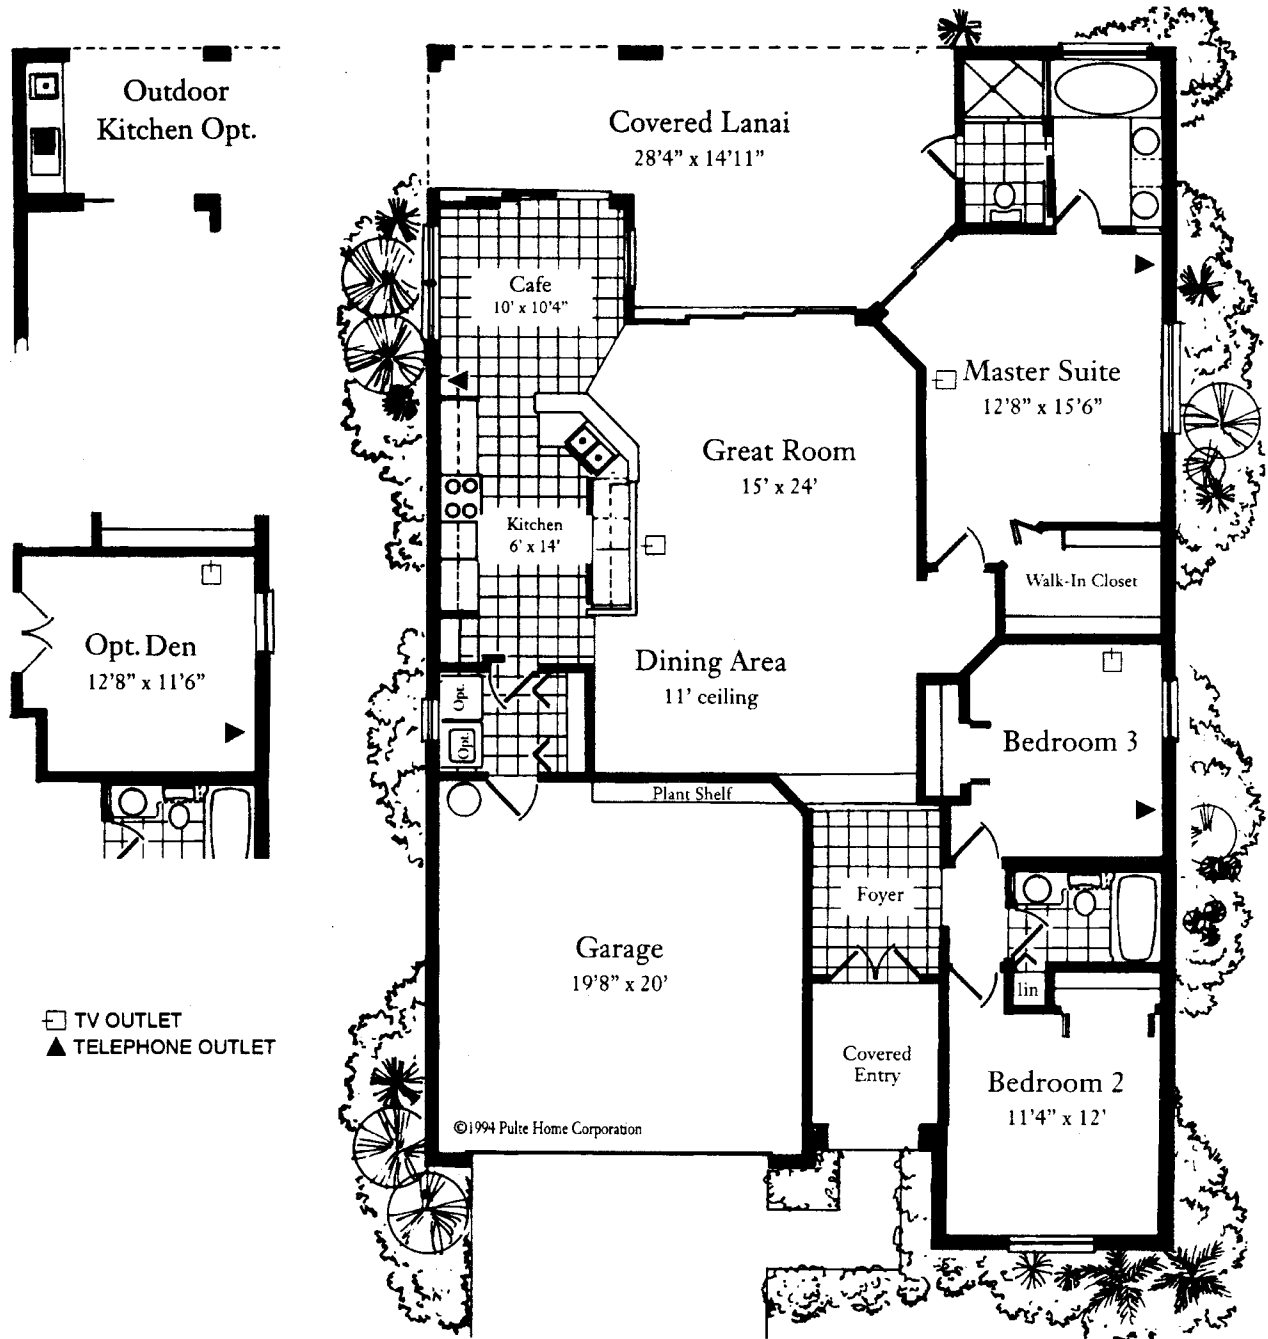

The Clipper

3 BEDROOM - 2 BATH
1640

AREA CALCULATIONS

LIVING	1640 SQ. FT.
ENTRY	63 SQ. FT.
LANAI	325 SQ. FT.
GARAGE	422 SQ. FT.
TOTAL	2450 SQ. FT.