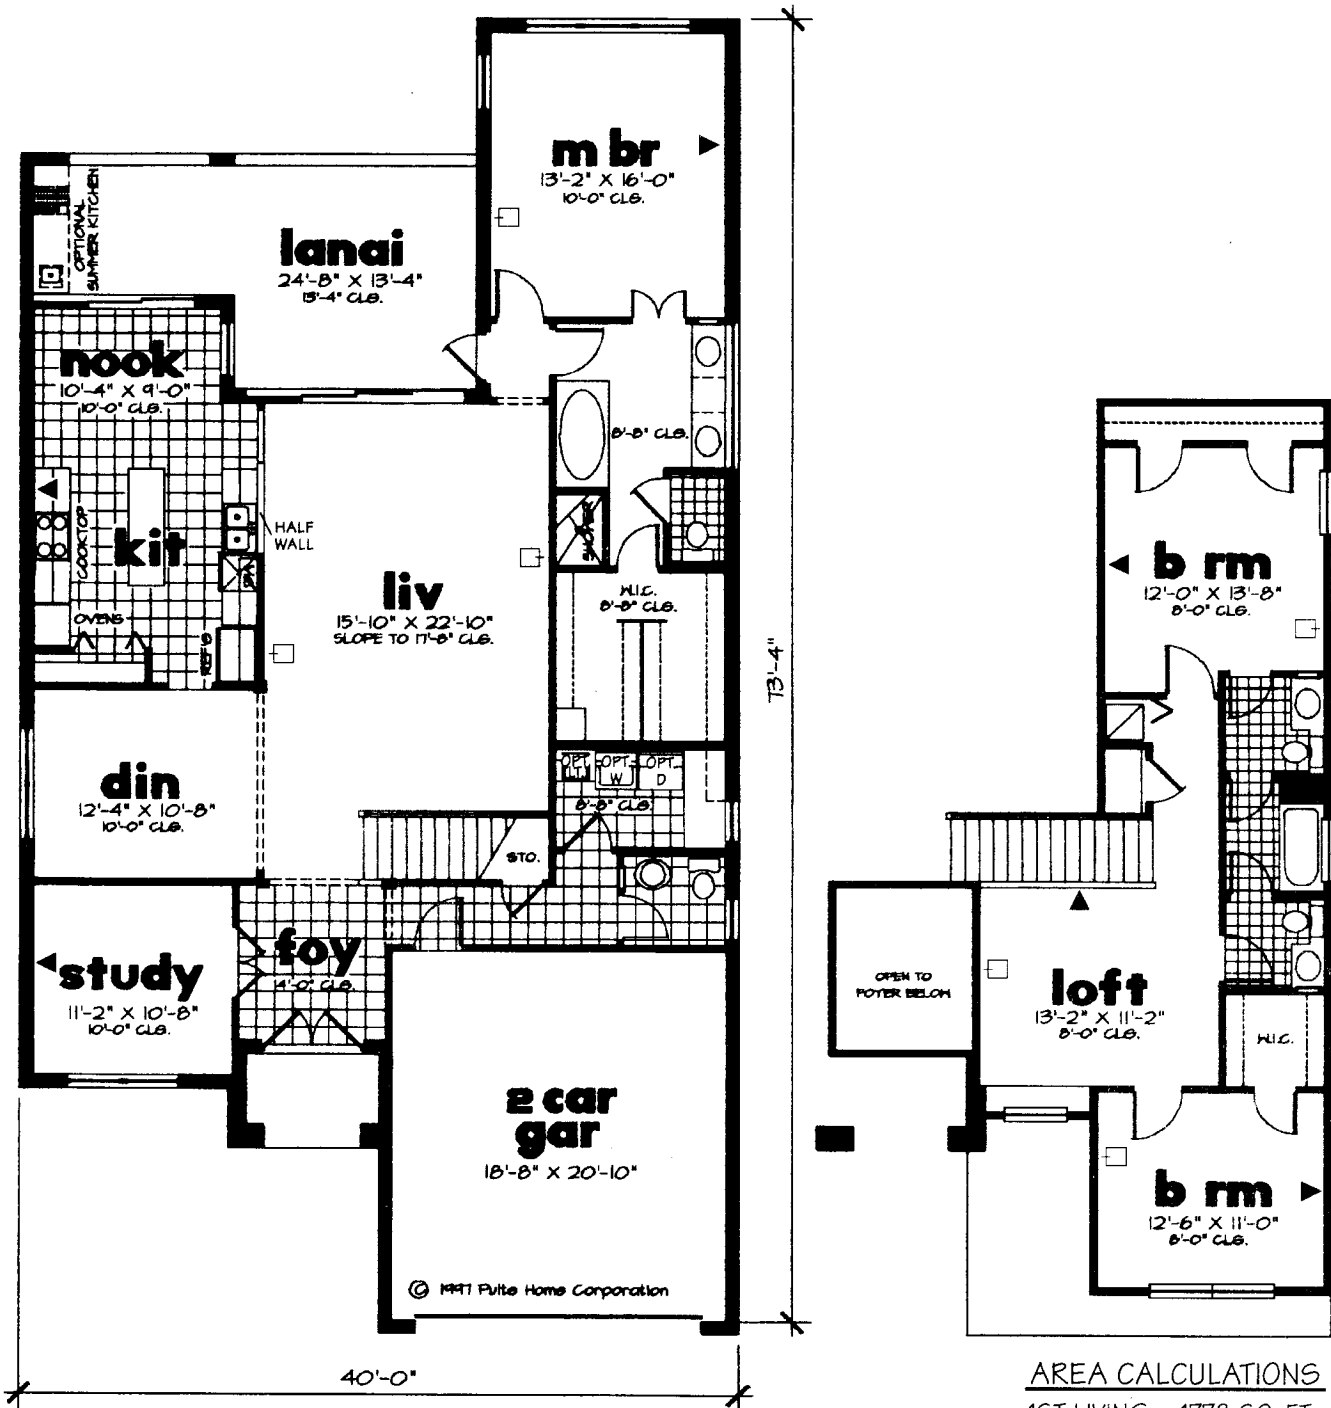

# The Britannia

3 BEDROOM - 2 BATH, 2 HALF BATH

2495

□ TV OUTLET  
▲ TELEPHONE OUTLET

**AREA CALCULATIONS**

1ST LIVING	1778 SQ. FT.
2ND LIVING	717 SQ. FT.
TOT. LIVING	2495 SQ. FT.

LANAI	274 SQ. FT.
GARAGE	426 SQ. FT.
TOTAL	3195 SQ. FT.

Artist's rendering. Exact dimensions and spatial arrangements on this plan are approximate and may vary in final construction.