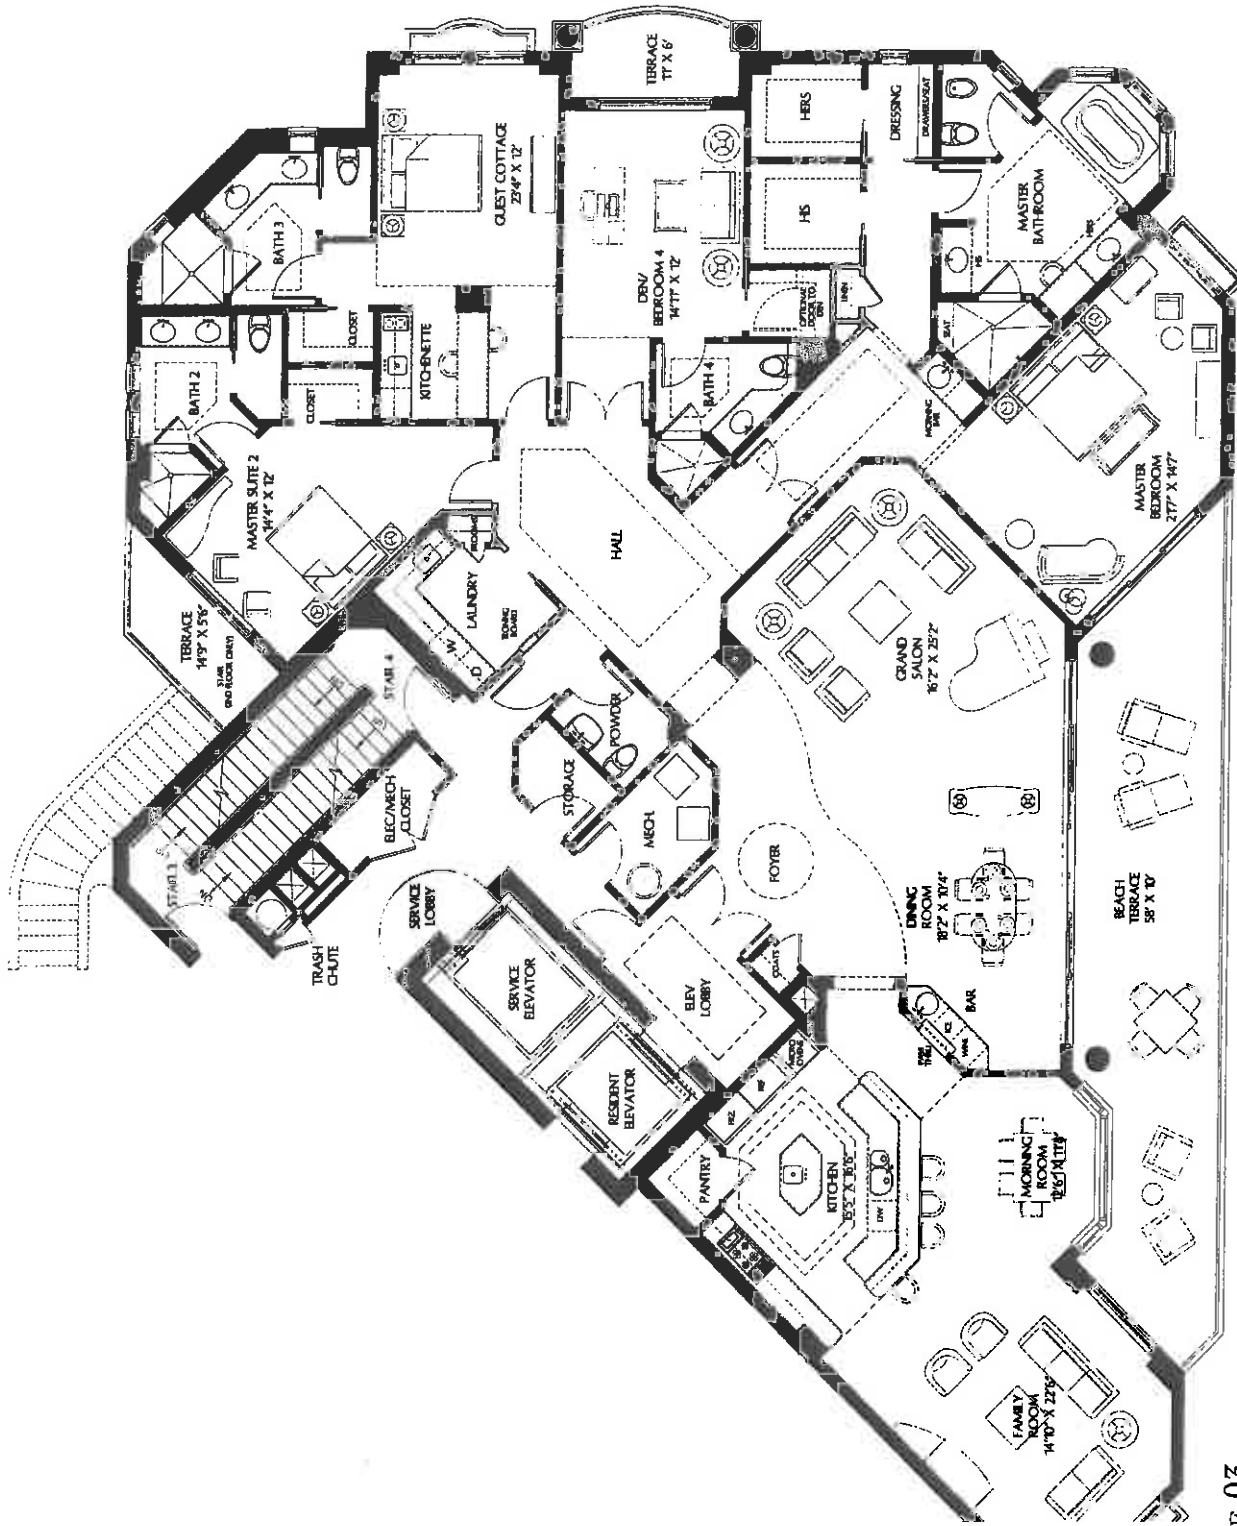

TYPICAL LEVELS 3 THROUGH 8

RESIDENCE 03
 Typical Levels 2-8

Living Area 4,253 AC sq. ft.
 Terrace Area 655 sq. ft.
 Total Residence 4,908 sq. ft.