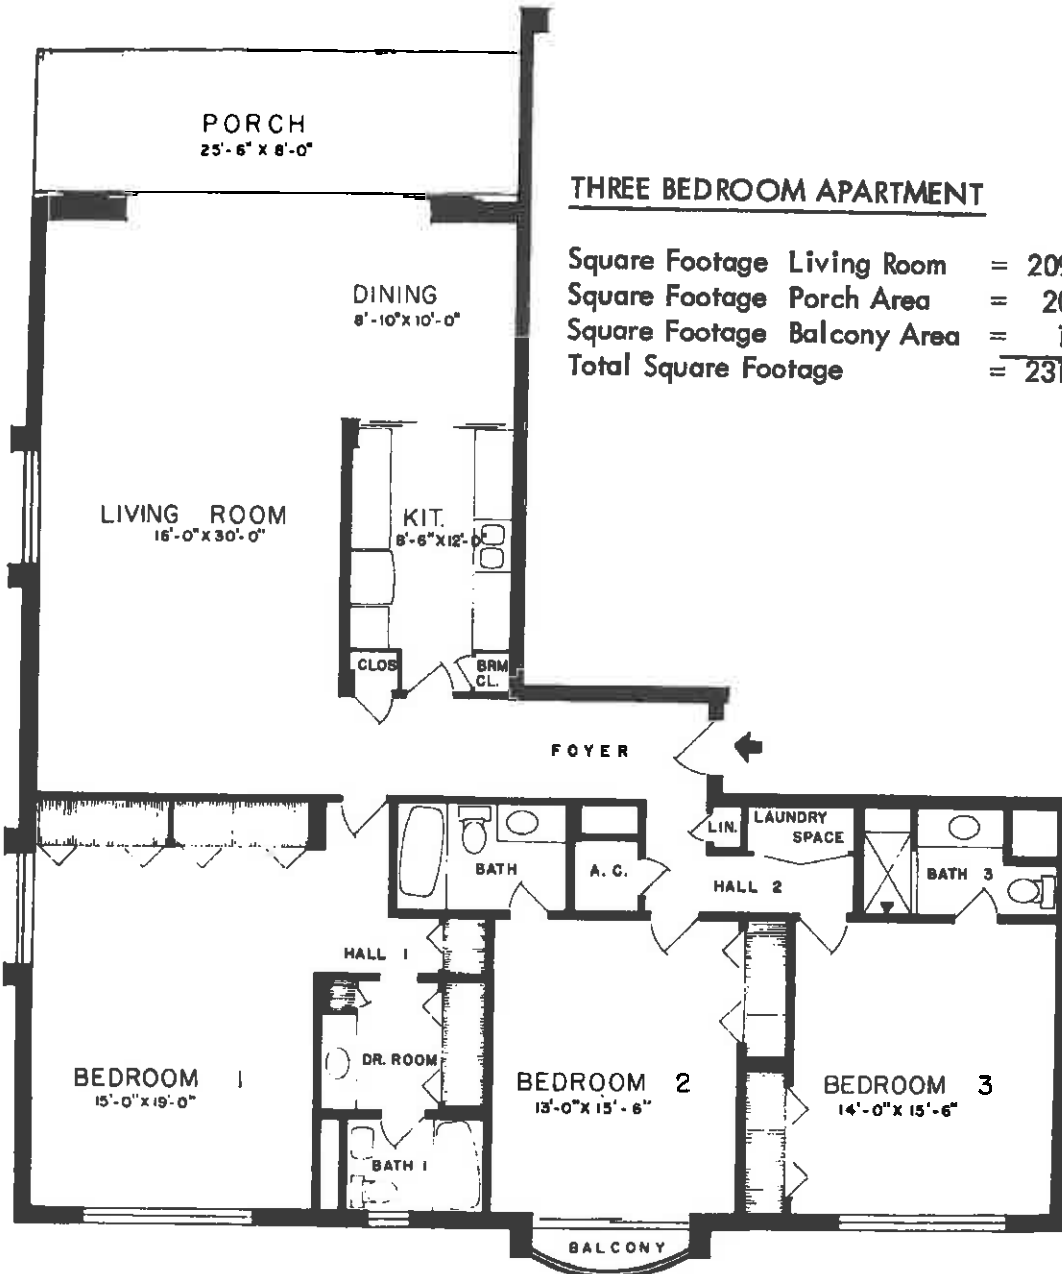

Regency Towers

TWO BEDROOM APARTMENT

Square Footage Living Area	= 1719
Square Footage Porch Area	= 224
Total Square Footage	= 1943

Regency Towers

THREE BEDROOM APARTMENT

Square Footage Living Room	=	2097
Square Footage Porch Area	=	204
Square Footage Balcony Area	=	15
Total Square Footage	=	2316

Regency Towers

Regency Towers

PENTHOUSE APARTMENT

Square Footage Living Area	=	2925
Square Footage Porch Area	=	107
Square Footage Balcony Area	=	204
Square Footage Terrace Area	=	921
Total Square Footage	=	4157