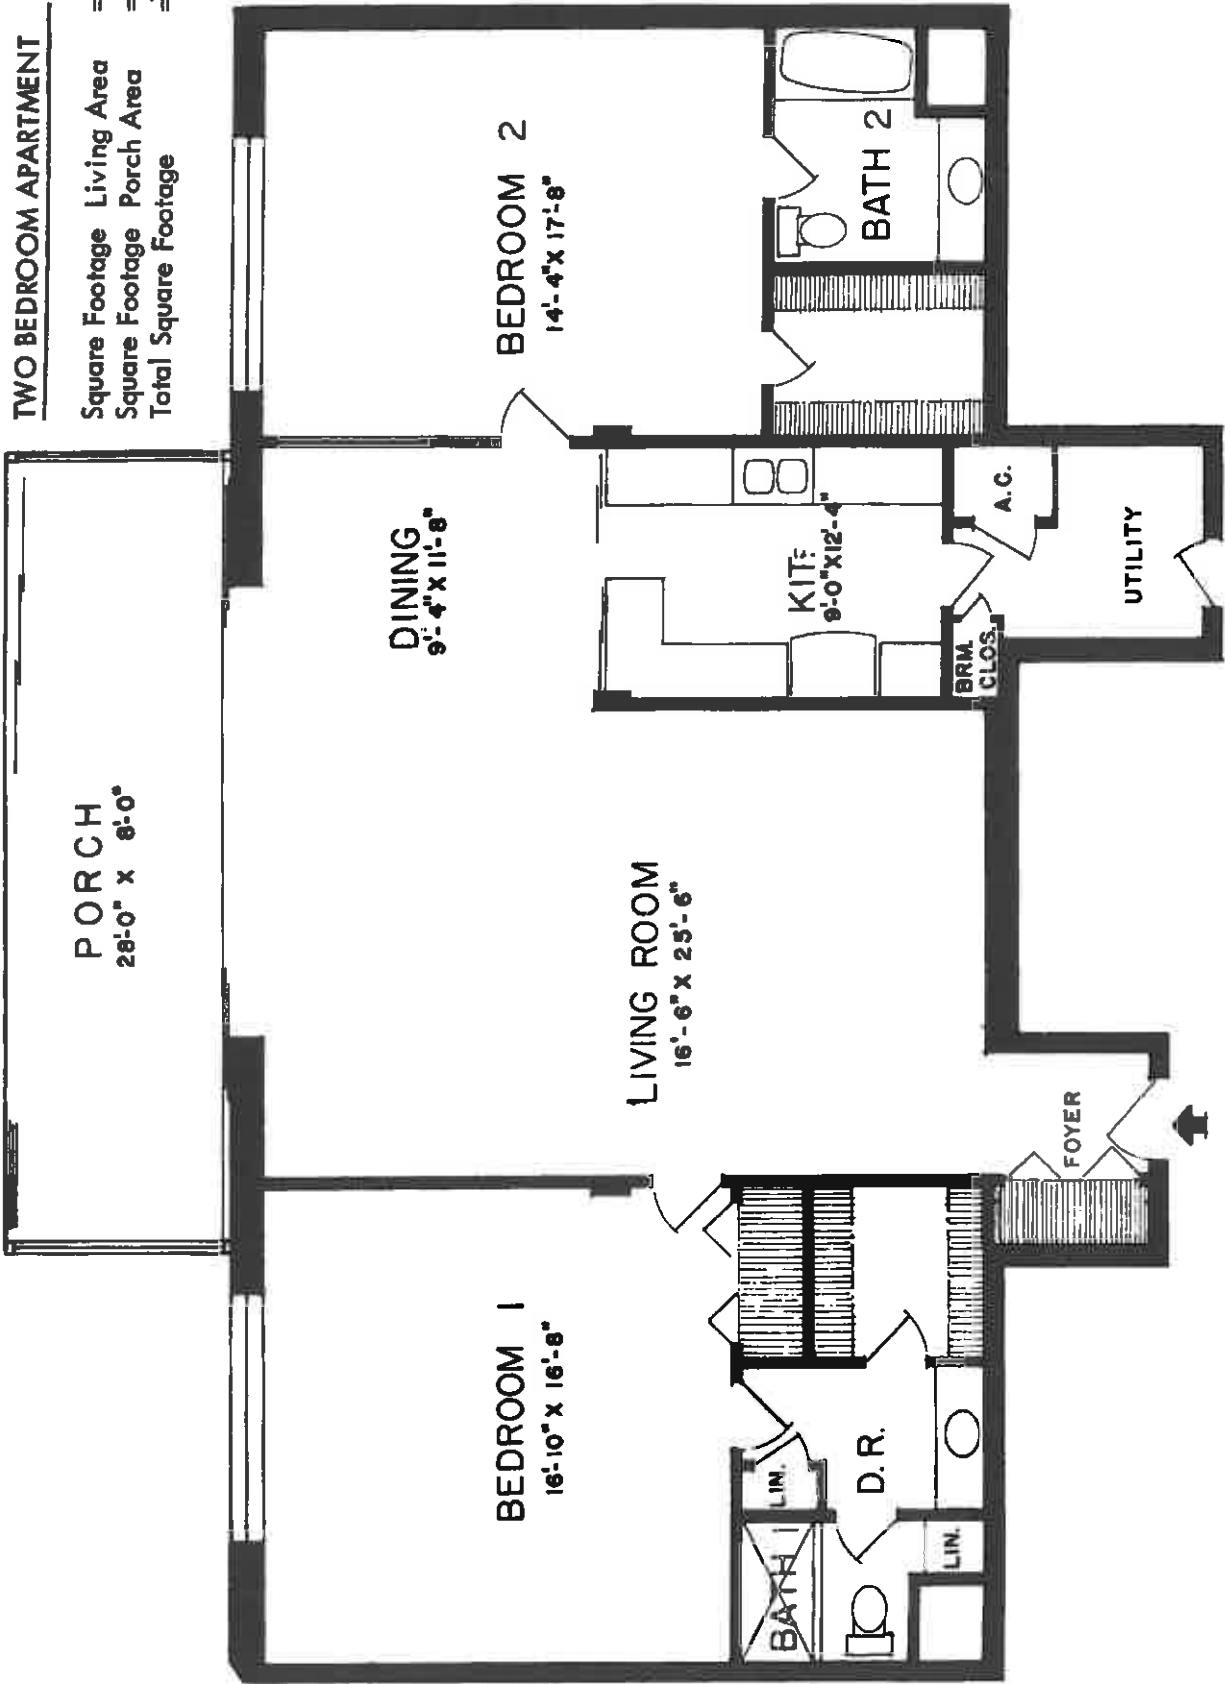

Regency Towers

TWO BEDROOM APARTMENT

Square Footage Living Area	= 1719
Square Footage Porch Area	= 224
Total Square Footage	= 1943

Regency Towers

THREE BEDROOM APARTMENT

Square Footage Living Room	=	2097
Square Footage Porch Area	=	204
Square Footage Balcony Area	=	15
Total Square Footage	=	2316

Regency Towers

Regency Towers

PENTHOUSE APARTMENT

Square Footage Living Area	=	2925
Square Footage Porch Area	=	107
Square Footage Balcony Area	=	204
Square Footage Terrace Area	=	921
Total Square Footage	=	4157