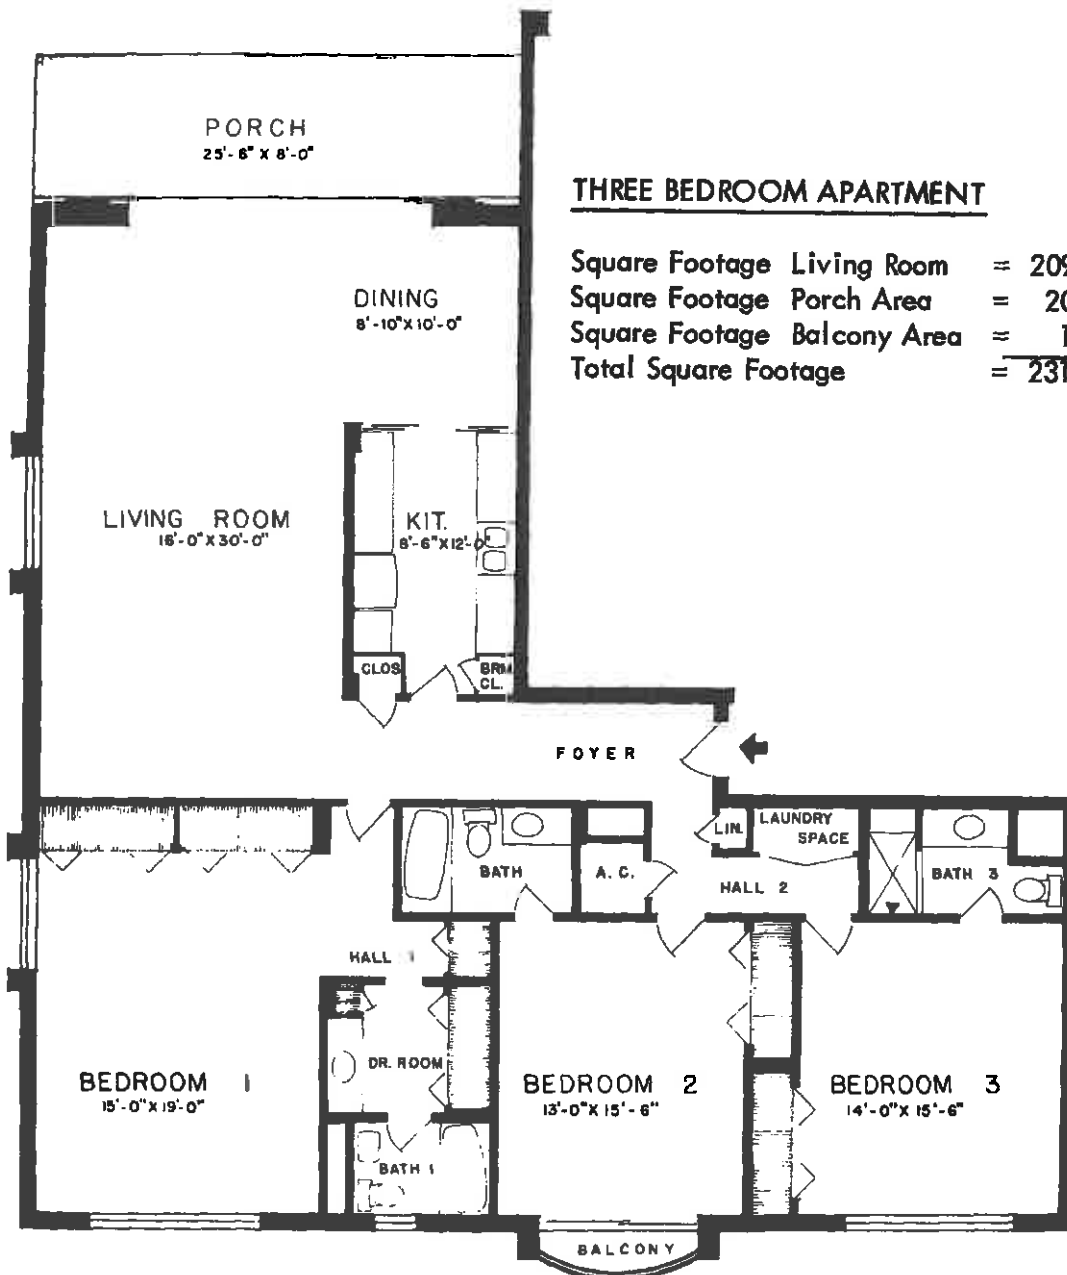

Regency Towers

TWO BEDROOM APARTMENT

Square Footage Living Area	= 1719
Square Footage Porch Area	= 224
Total Square Footage	= 1943

Regency Towers

THREE BEDROOM APARTMENT

Square Footage Living Room	=	2097
Square Footage Porch Area	=	204
Square Footage Balcony Area	=	15
Total Square Footage	=	2316

Regency Towers

Regency Towers

PENTHOUSE APARTMENT

Square Footage Living Area	=	2925
Square Footage Porch Area	=	107
Square Footage Balcony Area	=	204
Square Footage Terrace Area	=	921
Total Square Footage	=	4157