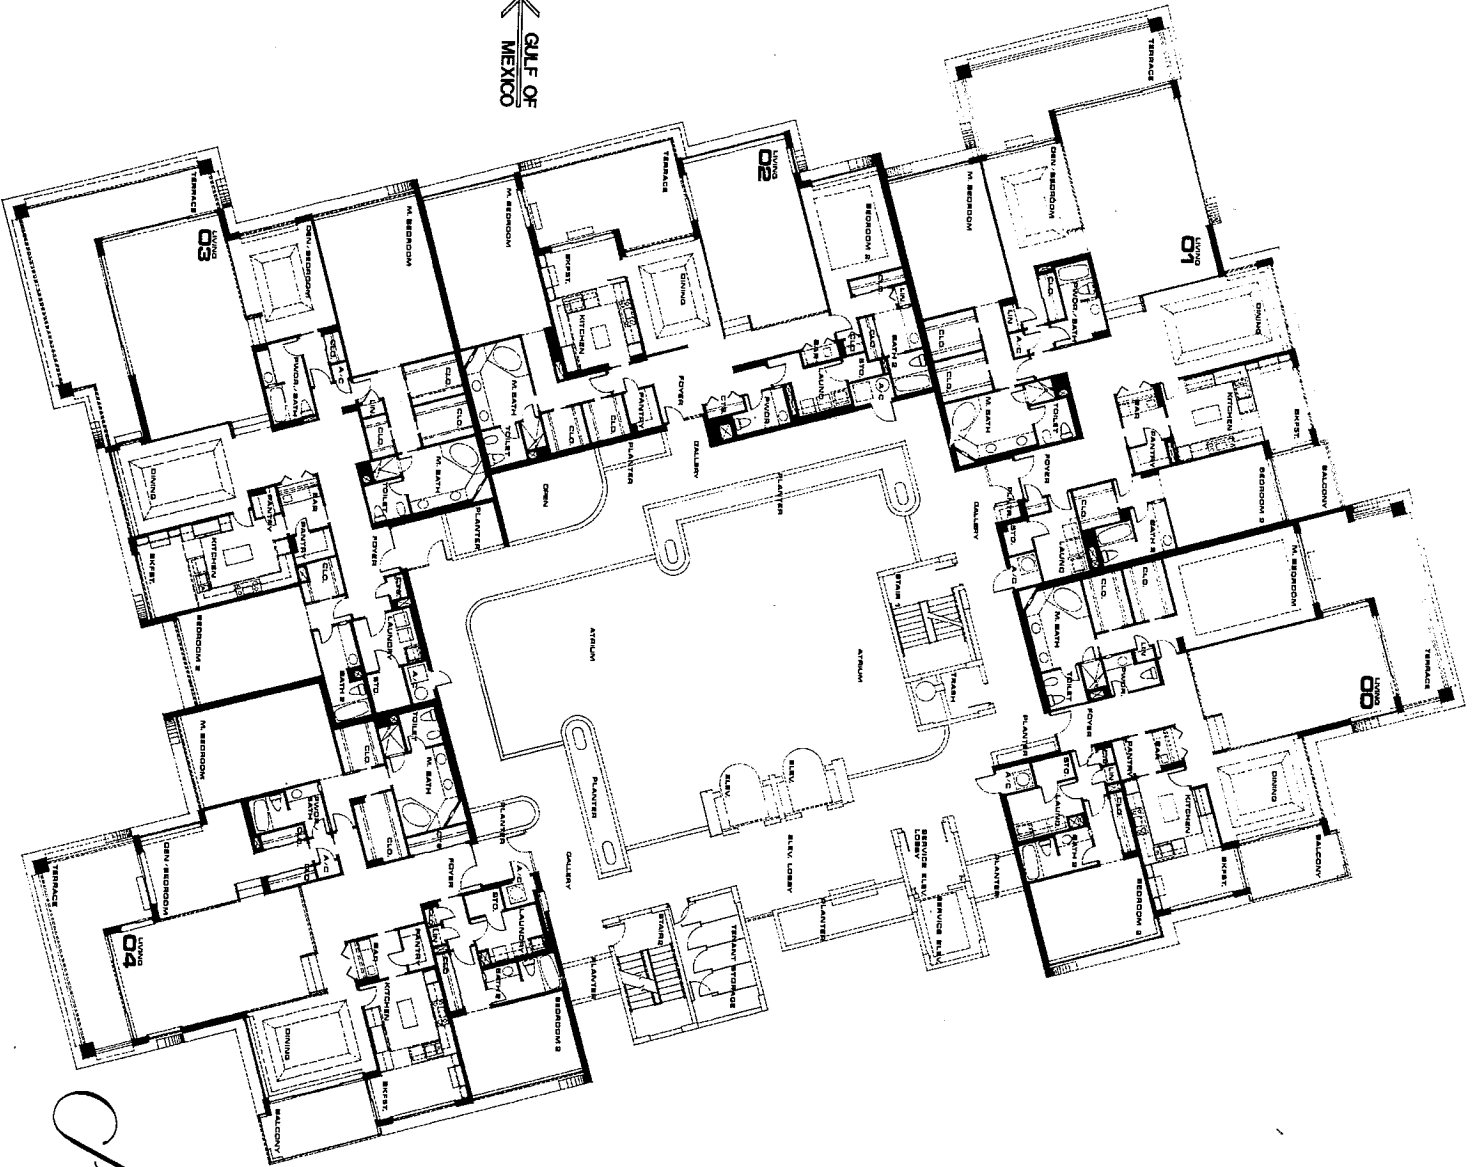

GULF OF MEXICO

**PARK PLAZA**  
4301 GULF SHORE BLVD. NORTH  
ZONE 6

18 FLS PLUS 5 PENTHOUSES

- PH5 PH1 PH2 PH3 PH4
- 1800 — 1804
- 400, 401, 402, 403, 404
- 301, 302, 303, 304
- 201, 202, 203
- 101, 102

GULF OF MEXICO

*Jane D. Jara*  
TYPICAL FLOOR PLAN  
DIMENSIONS MAY VARY