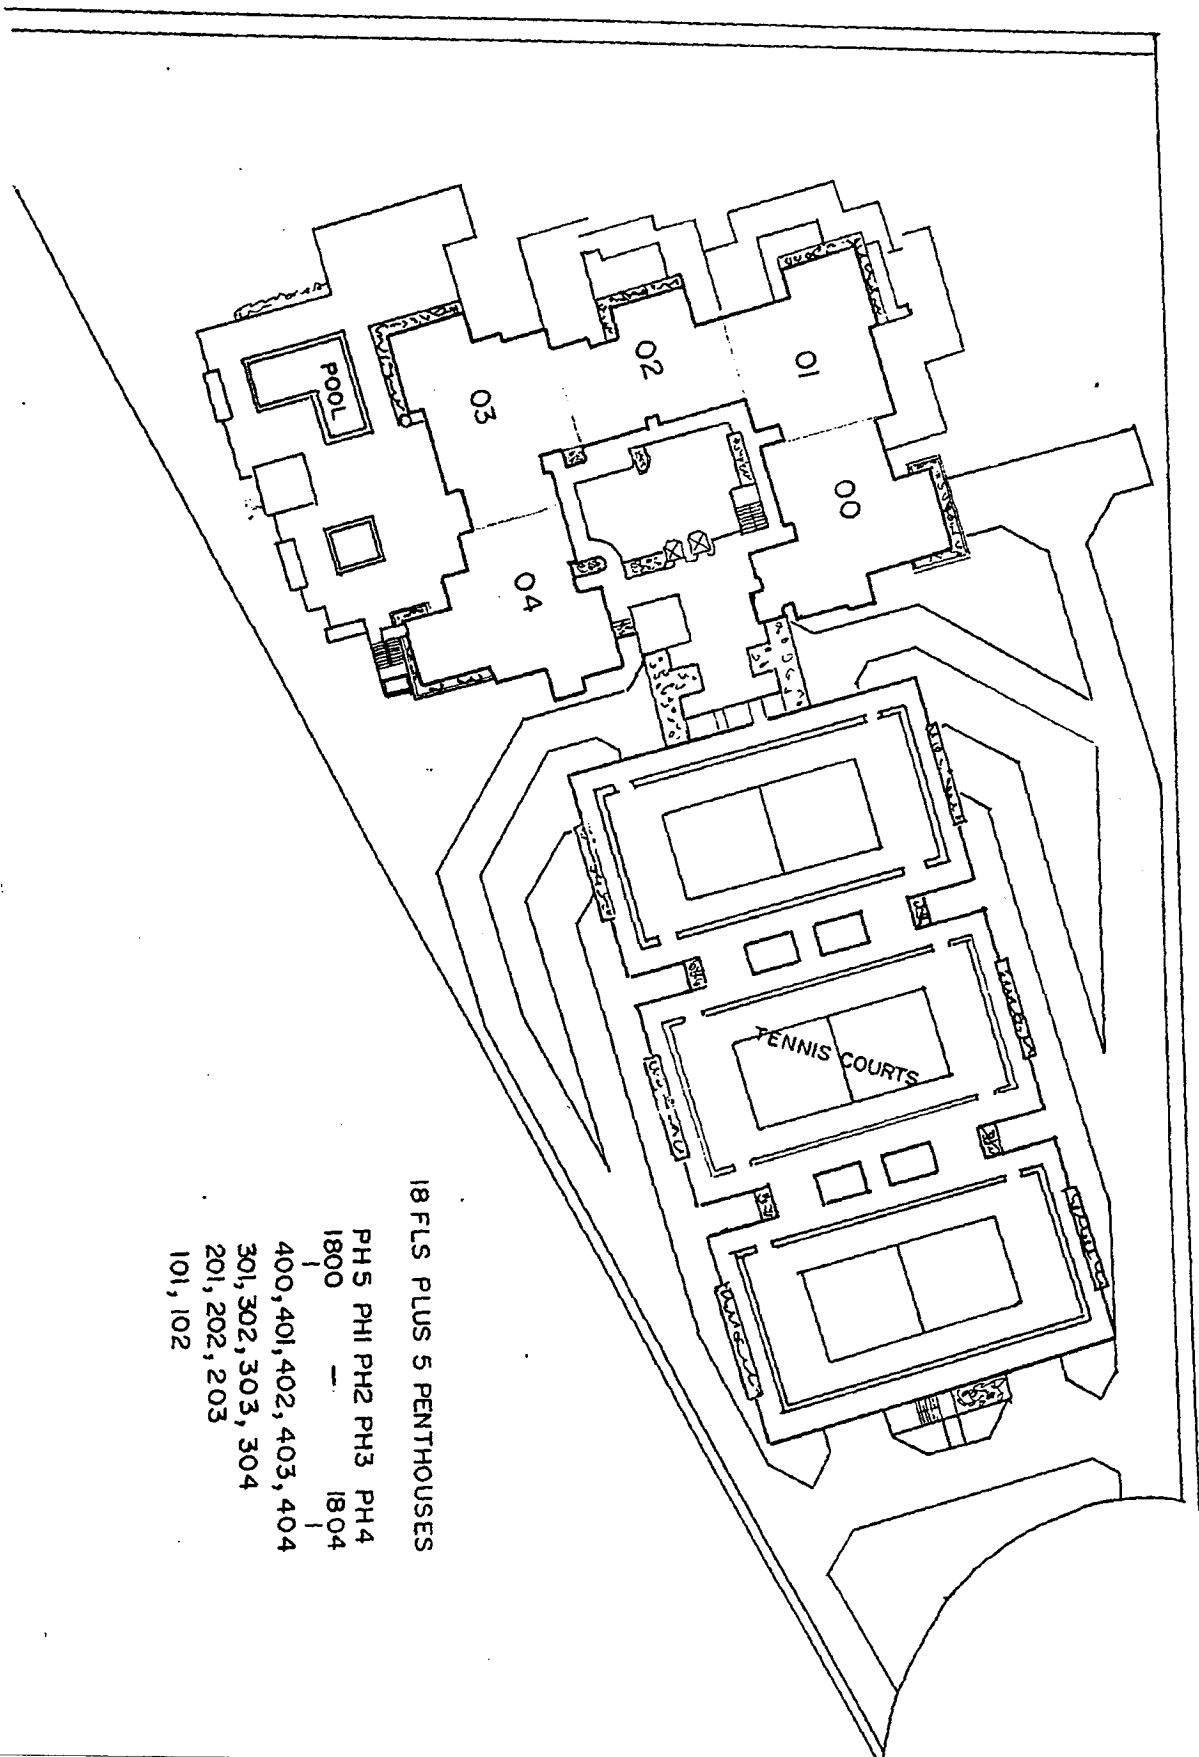

GULF OF MEXICO

**PARK PLAZA**  
4301 GULF SHORE BLVD. NORTH  
ZONE 6

18 FLS PLUS 5 PENTHOUSES

- PH5 PH1 PH2 PH3 PH4
- 1800 — 1804
- 400, 401, 402, 403, 404
- 301, 302, 303, 304
- 201, 202, 203
- 101, 102

GULF OF MEXICO

*Jane D. Jara*  
TYPICAL FLOOR PLAN  
DIMENSIONS MAY VARY