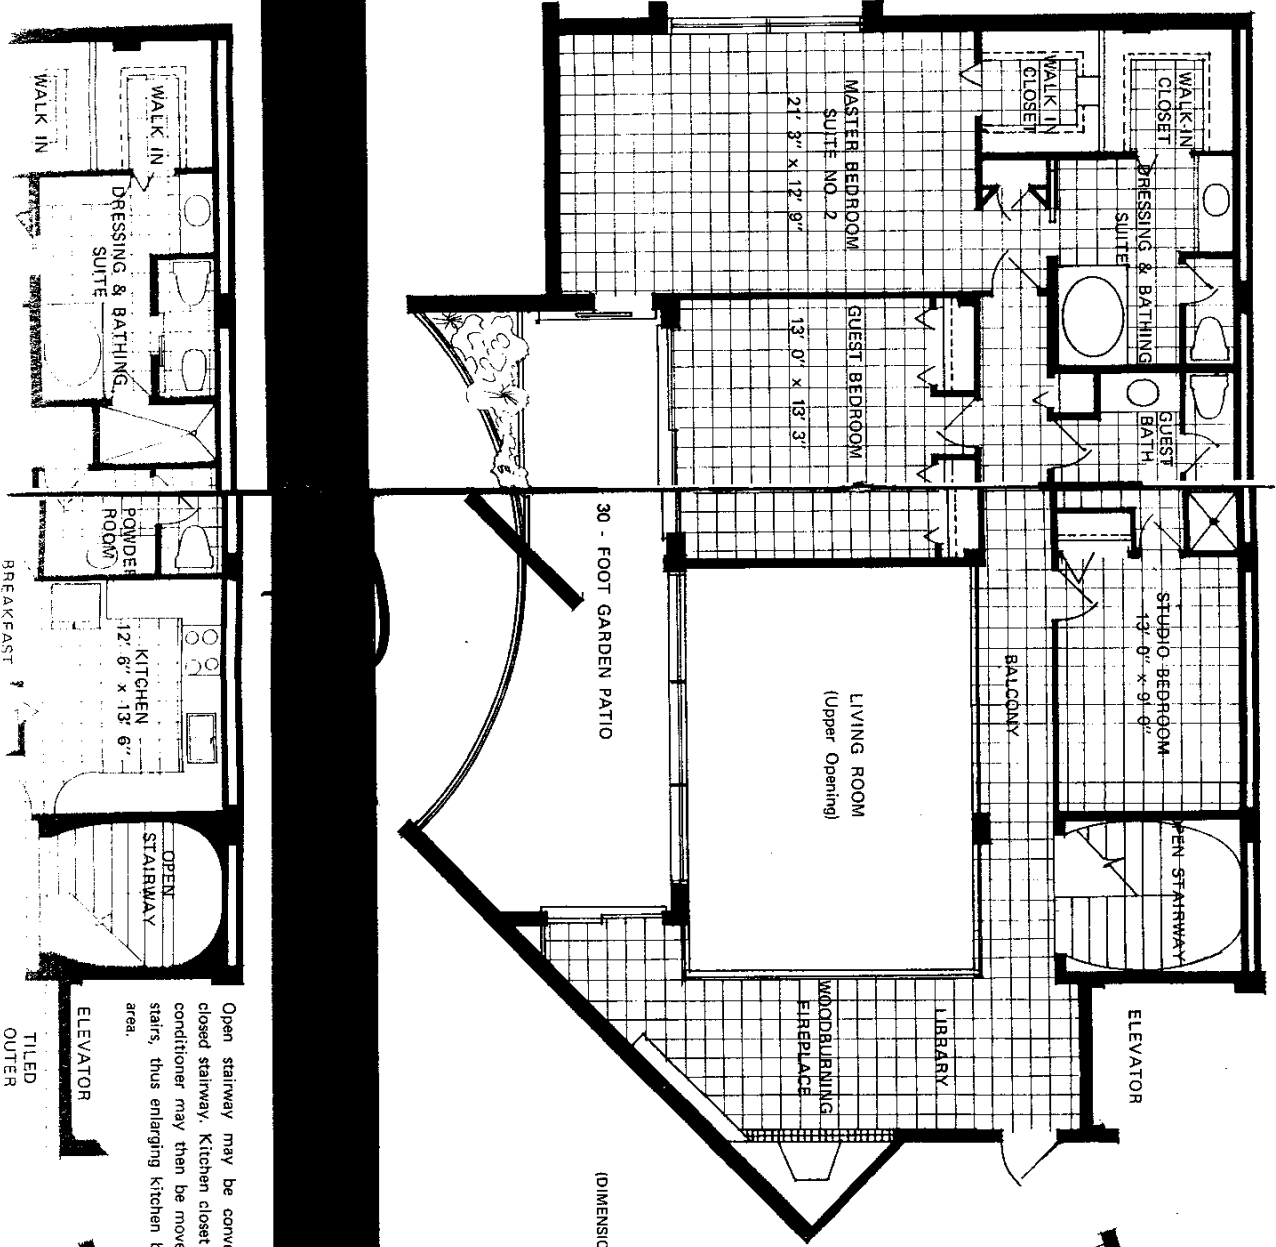

nest in Horizon House

penthouse residences, tallest and finest ever
have been designed to match their spectacular
ita of elegant spaciousness . . . that will be your
ou have progressed through the gated court
and grasp the magnificence of the living room
y ceiling and two stories of glass.

ur wood burning fireplace cheerfully crackling
jr County.

(DIMENSIONS MAY VARY)