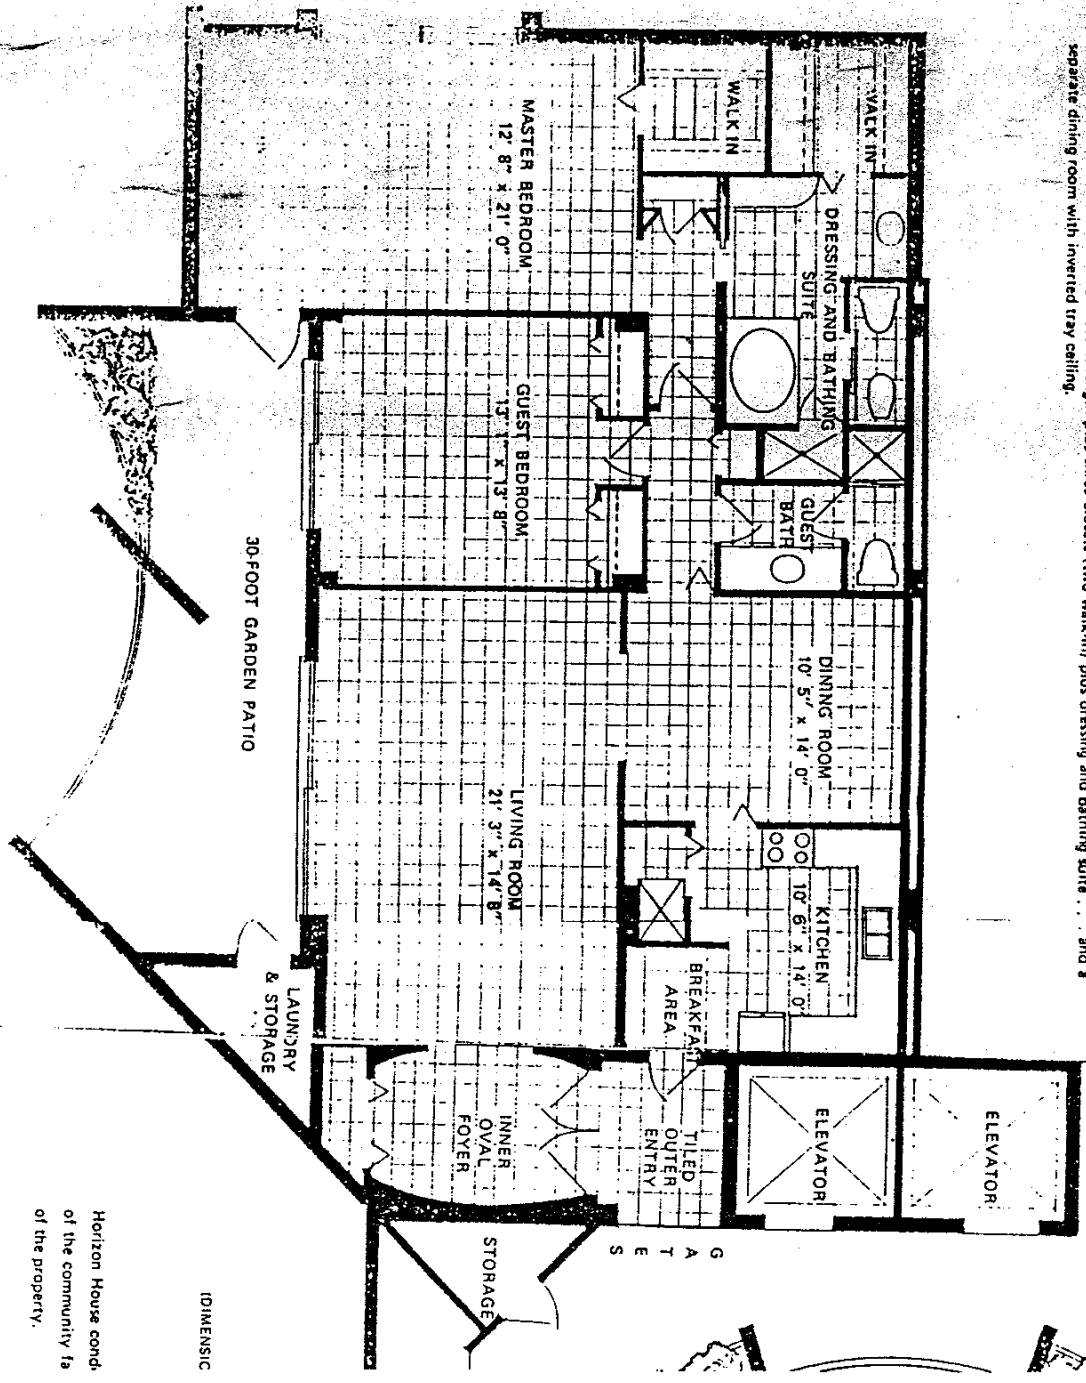

HORIZON HOUSE

courts to a large inner oval foyer . . . features of this type have been found in only the most luxurious Naples homes
 heretofore . . . then, consider size, 2047 square feet of living and relaxing space and not a single room that is small . . . the
 master bedroom suite measures 21 feet in length plus three closets (two walk-in) plus dressing and bathing suite . . . and a
 separate dining room with inverted tray ceiling.

Horizon House cond.
 of the community fa
 of the property.

DIMENSIC

30 - FOOT GARDEN PATIO

MASTER BEDROOM
SUITE NO. 2
21' 3" x 12' 9"

GUEST BEDROOM
13' 0" x 13' 3"

DINING ROOM
16' 4" x 15' 0"

BATH

LIBRARY;
HOBBY ROOM
OR MAID'S BEDROOM
12' 2" x 11' 6"

STO

WALK IN

3-WAY MIRROR

PANTRY

KITCHEN
OUTER ENTRY

WALK IN

BATH & DRESSING
SUITE

KITCHEN
18' 4" x 13' 9"

ELEVATOR

WALK IN

BATH & DRESSING
SUITE

FAMILY ROOM
21' 0" x 13' 6"

BAR

NOT
INCLUDES

LAUNDRY
UTILITY

ELEVATOR