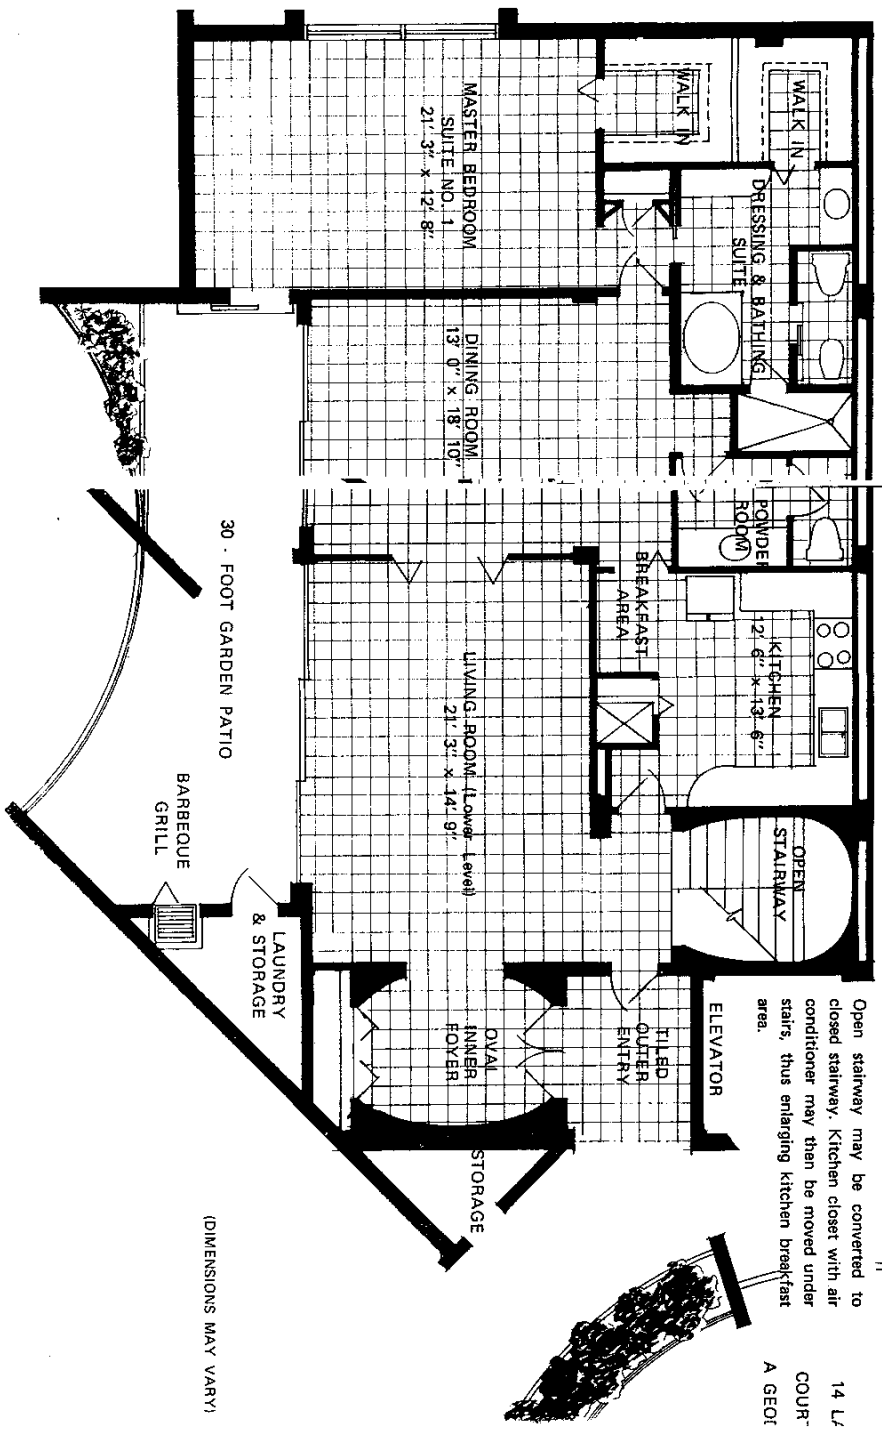

The Penthouse Plan

room and landscaped patio together with the
orm entertainment space to absorb a crowd...
barbecue... Oversize kitchen with General
ionic double oven cooks roasts in minutes... 23
refrigerator freezer with door-mounted cube
water chiller... powder room... $1,200
vance... open spiral stairway... elevator stops
s... second landscaped patio... second master
urses of lower level suite... we know of nothing
Florida that equals this "estate-in-the-sky"...
nto two 2-bedroom residences.

30' FOOT GARDEN PATIO