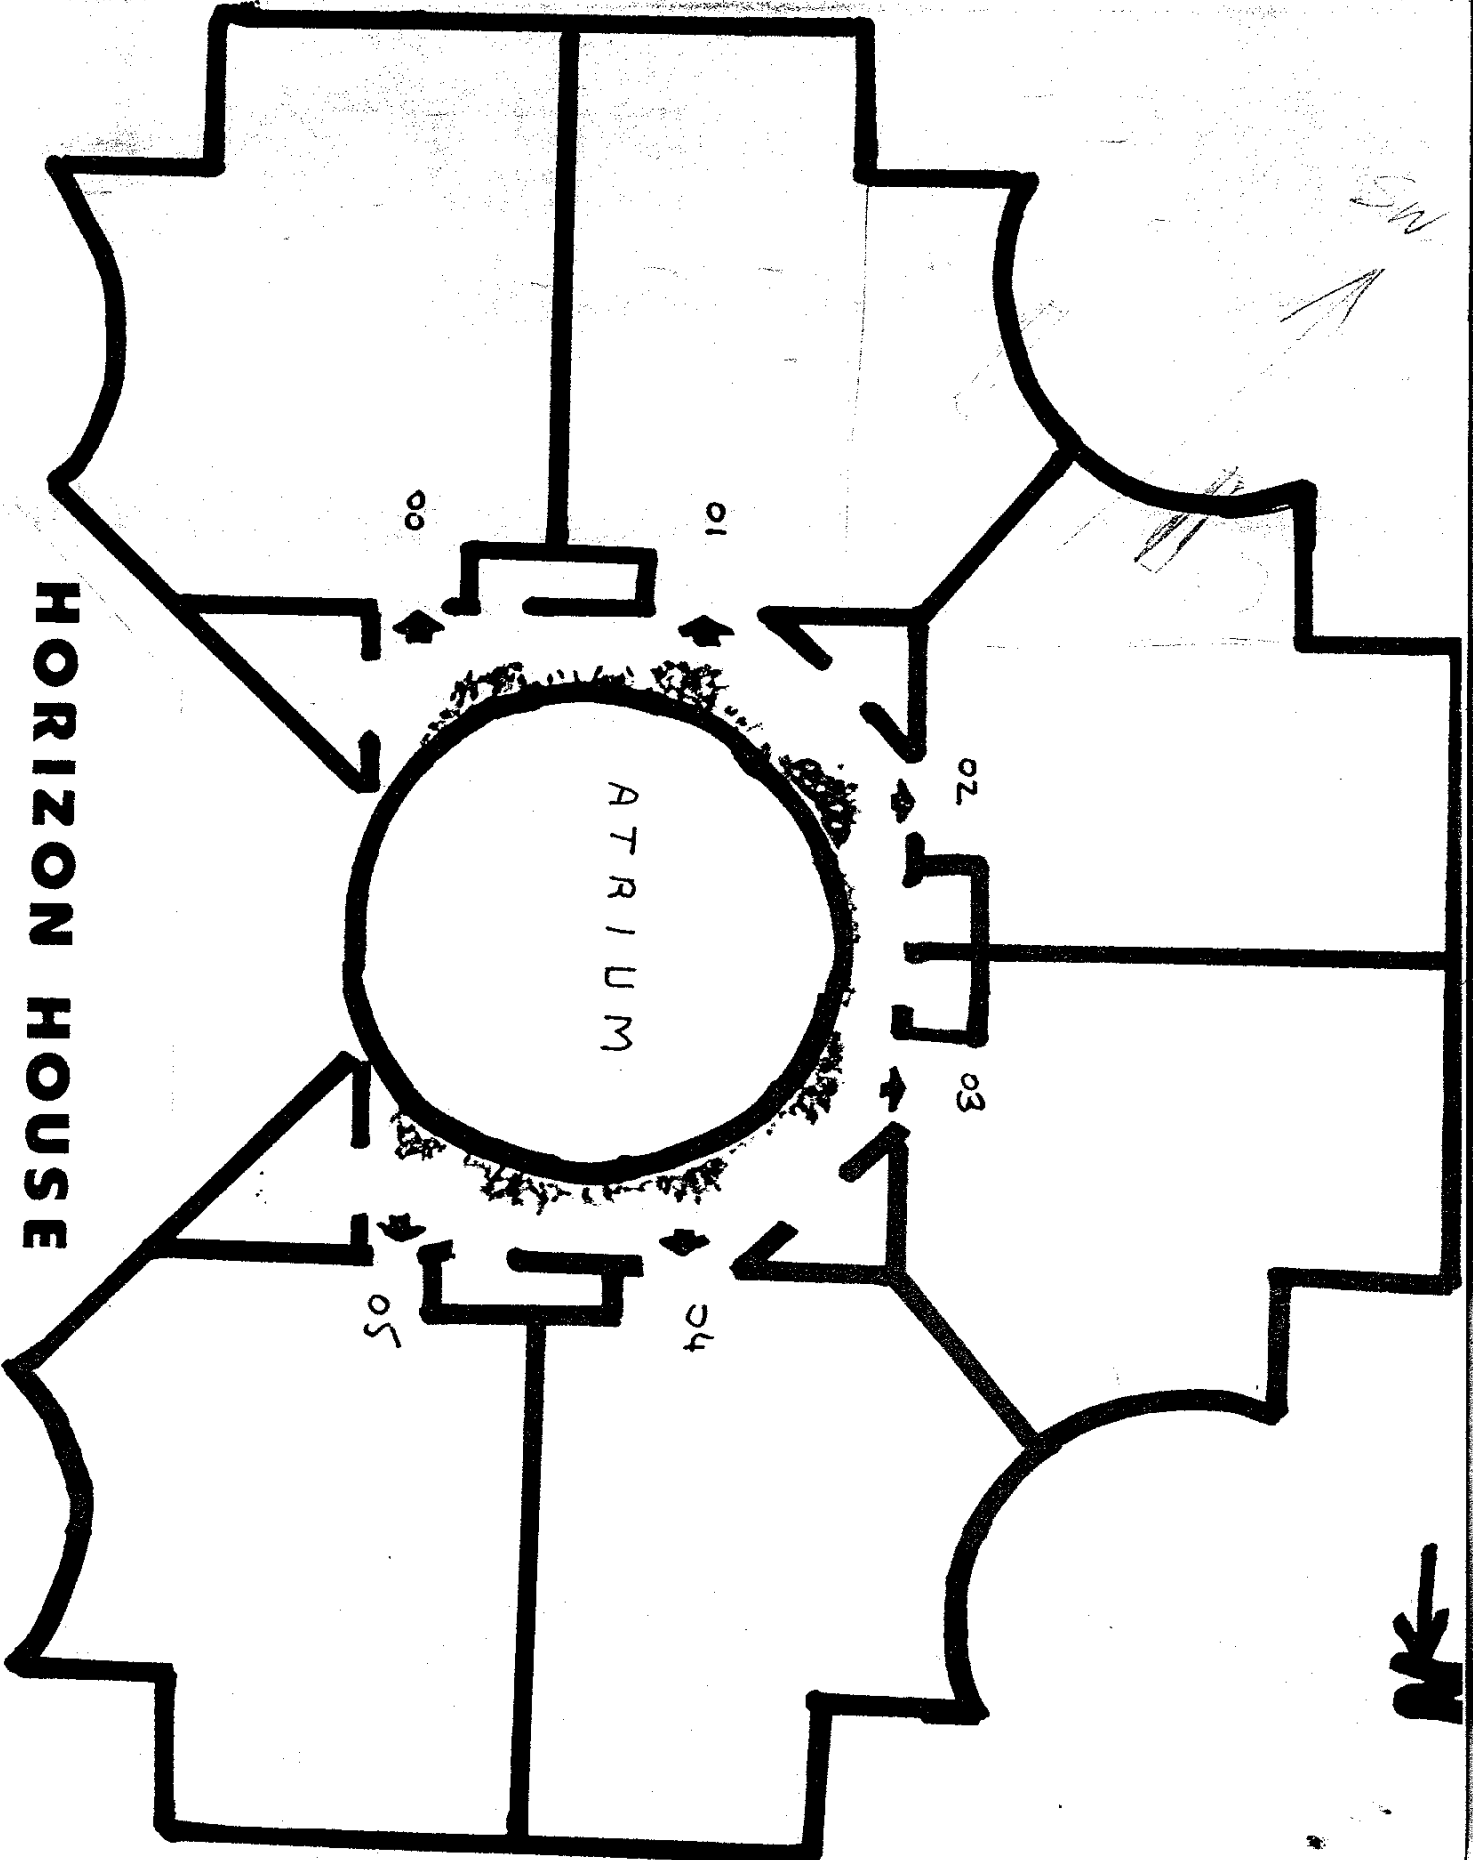

HORIZON HOUSE

courts to a large inner oval foyer . . . features of this type have been found in only the most luxurious Naples homes
 heretofore . . . then, consider size, 2047 square feet of living and relaxing space and not a single room that is small . . . the
 master bedroom suite measures 21 feet in length plus three closets (two walk-in) plus dressing and bathing suite . . . and a
 separate dining room with inverted tray ceiling.

Horizon House cond.
 of the community fa
 of the property.

DIMENSIC

30 - FOOT GARDEN PATIO

MASTER BEDROOM
SUITE NO. 2
21' 3" x 12' 9"

GUEST BEDROOM
13' 0" x 13' 3"

DINING ROOM
16' 4" x 15' 0"

BATH

LIBRARY;
HOBBY ROOM
OR MAID'S BEDROOM
12' 2" x 11' 6"

STO

WALK IN

3-WAY MIRROR

PANTRY

KITCHEN
OUTER ENTRY

WALK IN

BATH & DRESSING
SUITE

KITCHEN
18' 4" x 13' 9"