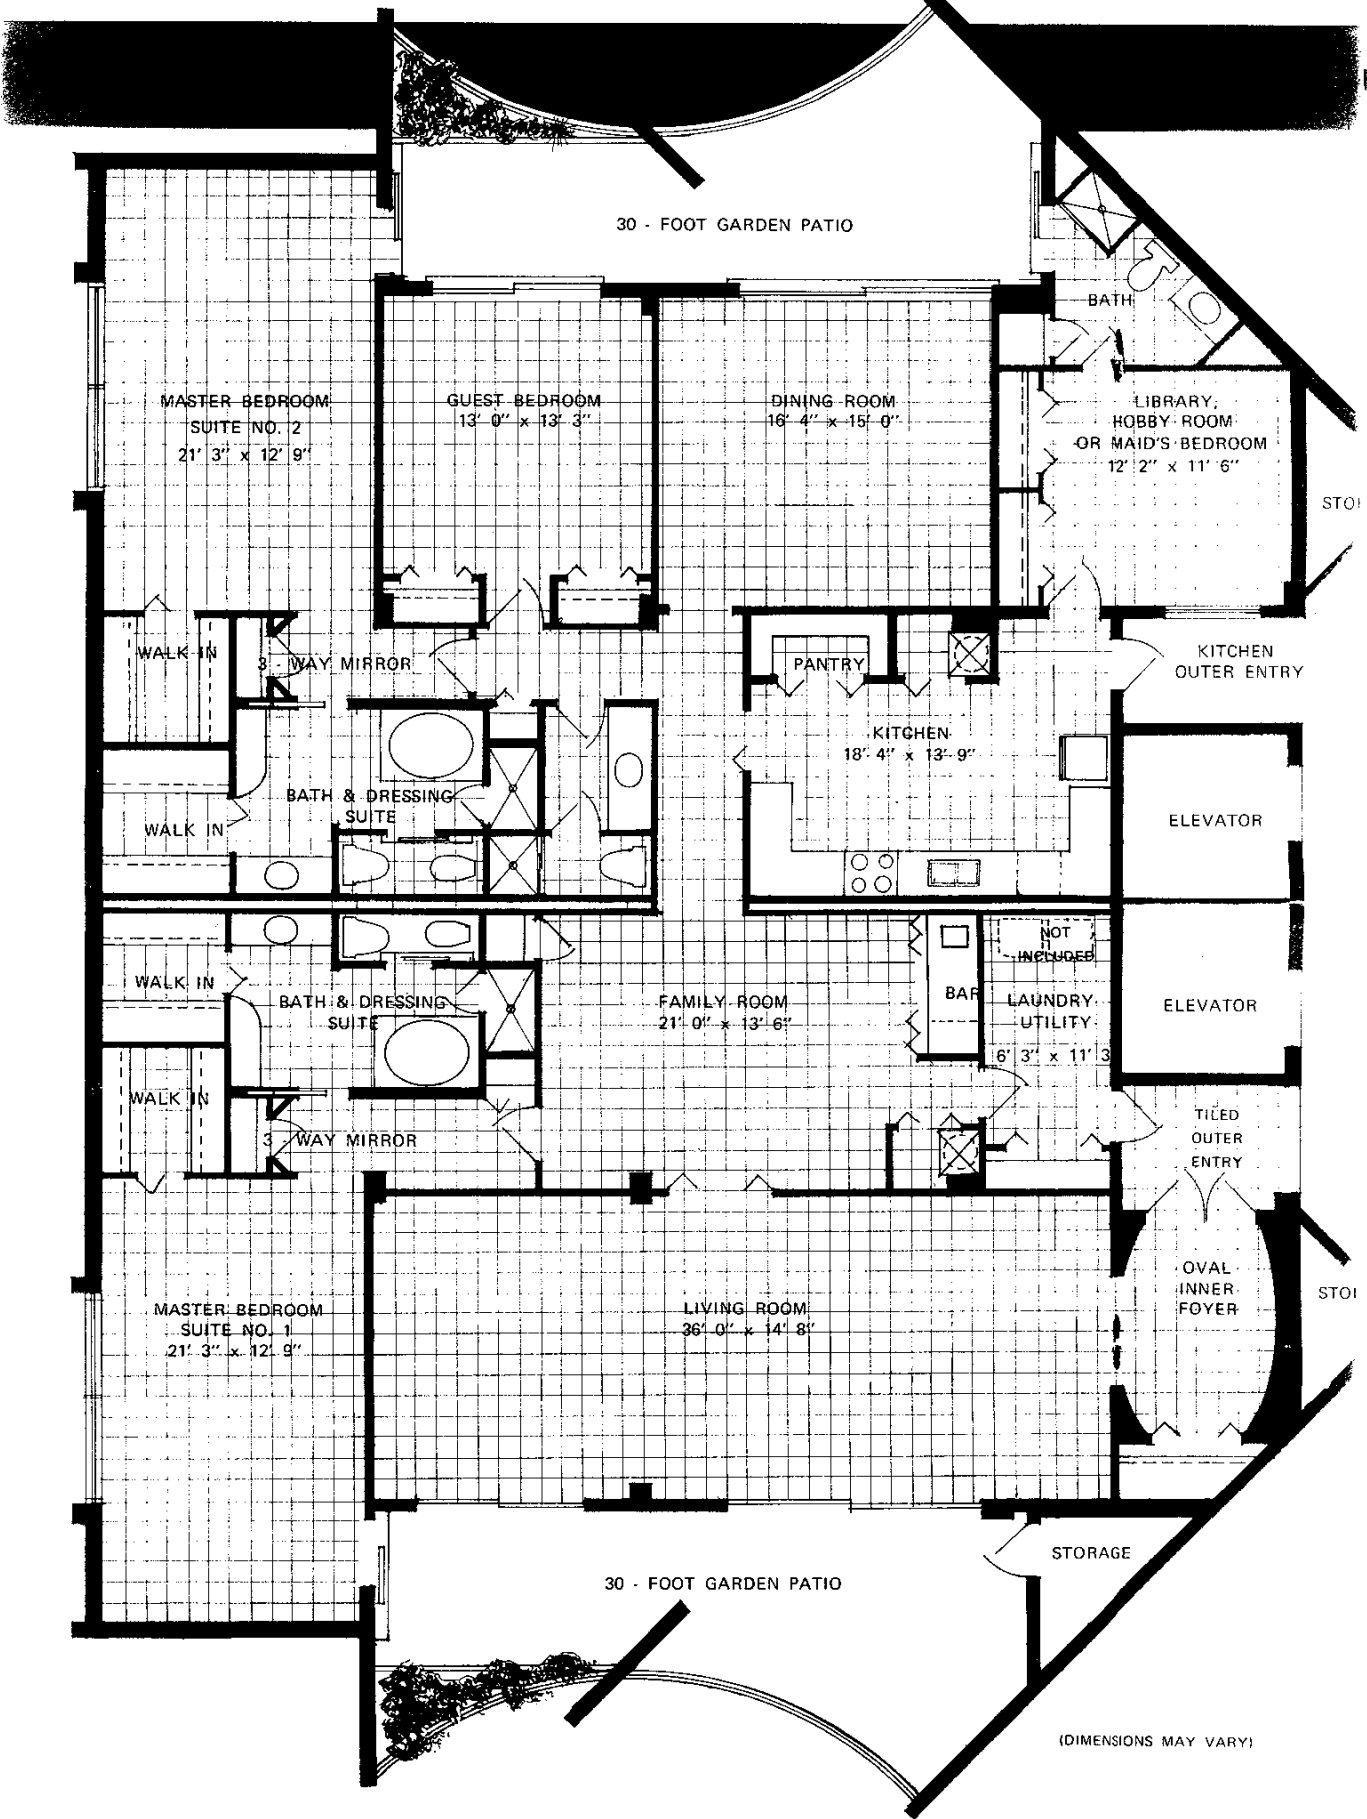

HORIZON HOUSE

courts to a large inner oval foyer . . . features of this type have been found in only the most luxurious Naples homes
 heretofore . . . then, consider size, 2047 square feet of living and relaxing space and not a single room that is small . . . the
 master bedroom suite measures 21 feet in length plus three closets (two walk-in) plus dressing and bathing suite . . . and a
 separate dining room with inverted tray ceiling.

Horizon House cond.
 of the community fa
 of the property.

DIMENSIC

30 - FOOT GARDEN PATIO

MASTER BEDROOM
SUITE NO. 2
21' 3" x 12' 9"

GUEST BEDROOM
13' 0" x 13' 3"

DINING ROOM
16' 4" x 15' 0"

BATH

LIBRARY;
HOBBY ROOM
OR MAID'S BEDROOM
12' 2" x 11' 6"

STO

WALK IN

3-WAY MIRROR

PANTRY

KITCHEN
OUTER ENTRY

WALK IN

BATH & DRESSING
SUITE

KITCHEN
18' 4" x 13' 9"

ELEVATOR

WALK IN

BATH & DRESSING
SUITE

FAMILY ROOM
21' 0" x 13' 6"

BAR

NOT
INCLUDES

LAUNDRY
UTILITY

ELEVATOR